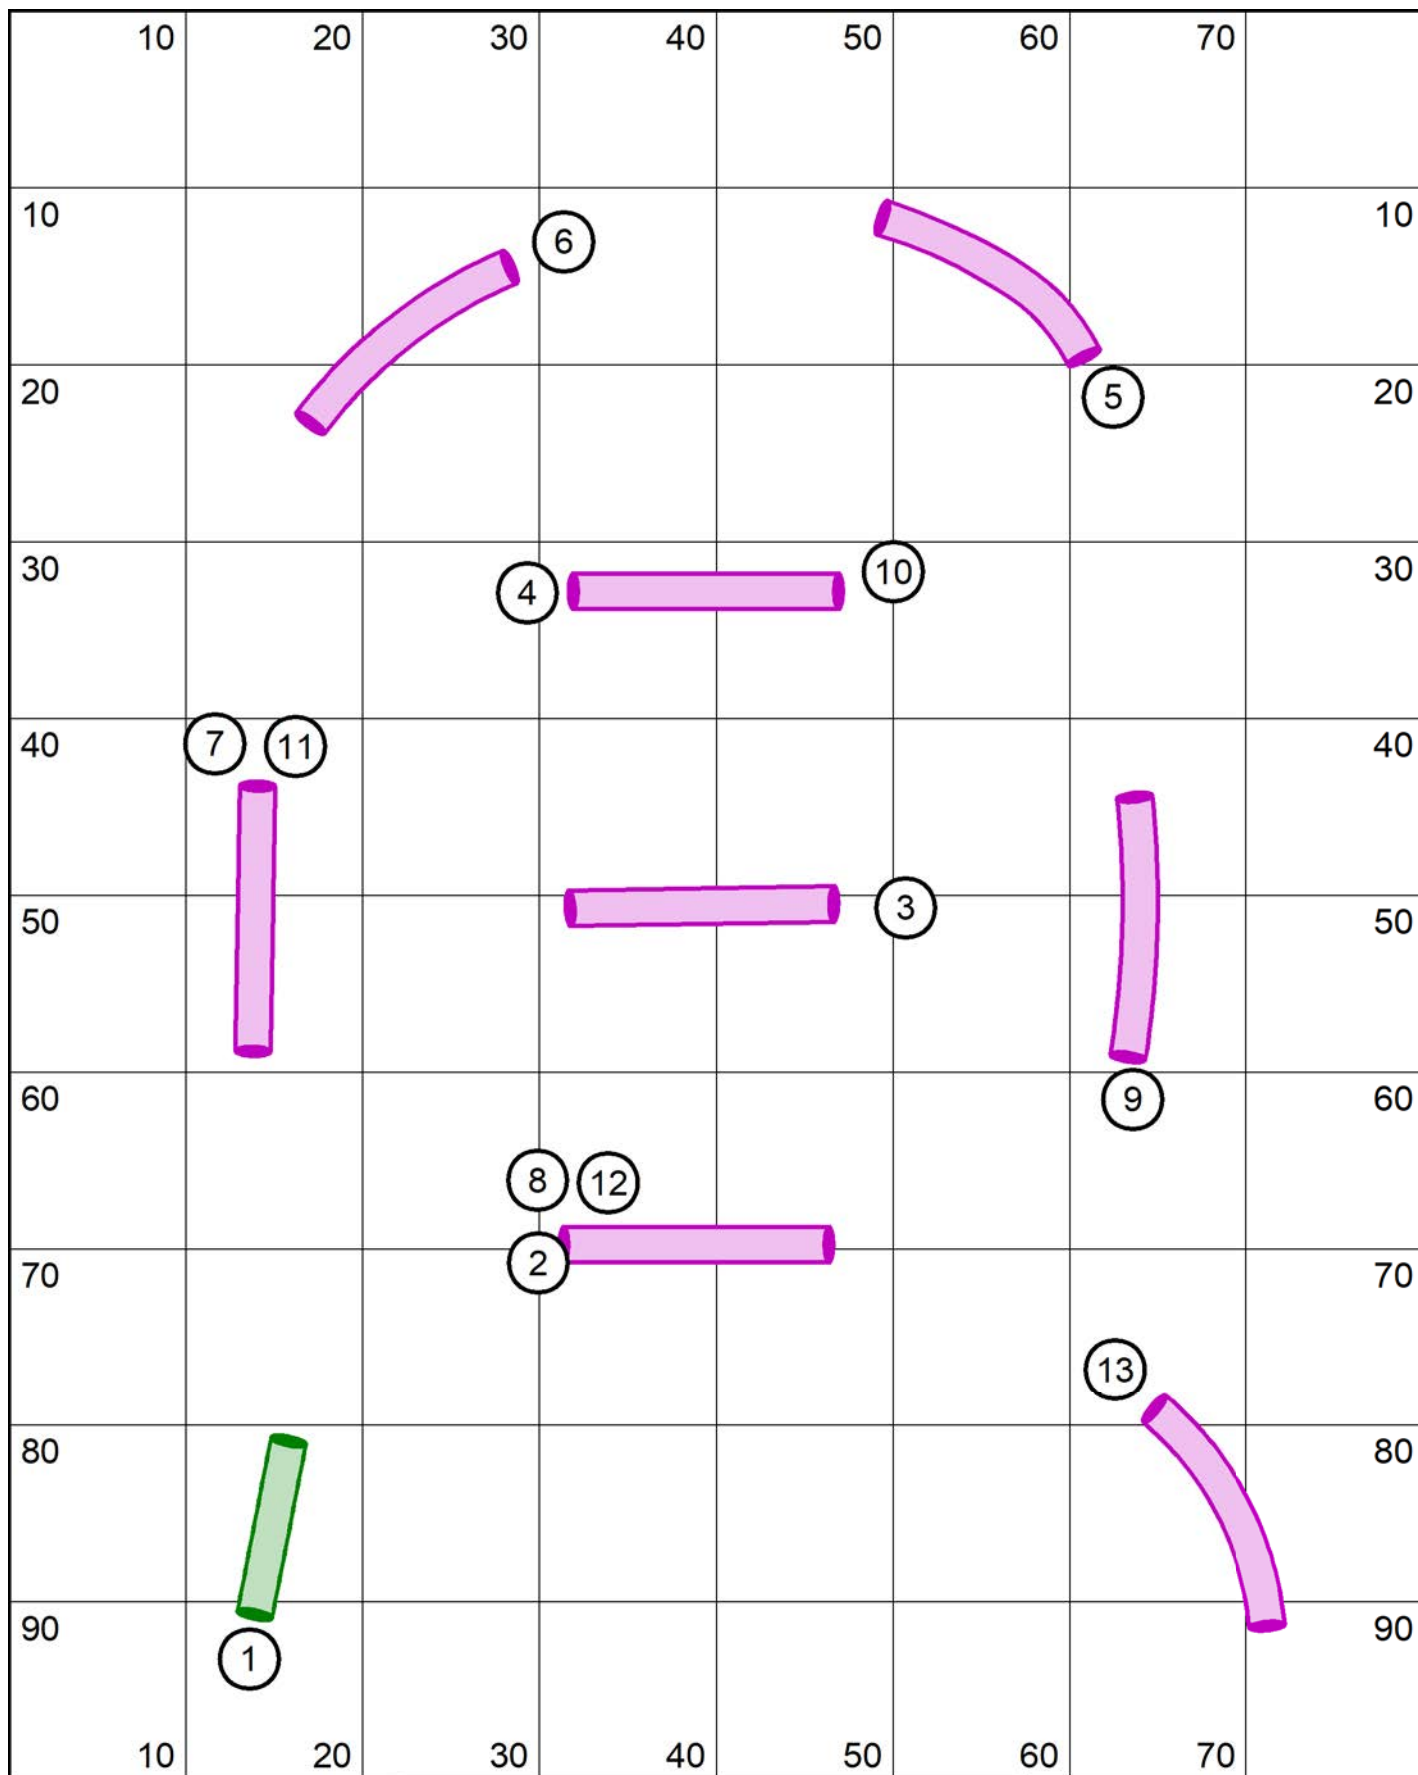

Regular - Howl-A-Ween Fun Match
 October 31st
 Designed by Justine Bradley

Jumpers - Howl-A-Ween Fun Match
 October 31st
 Designed by Justine Bradley

Tunnelers - Howl-A-Ween Fun Match
 October 31st
 Designed by Justine Bradley