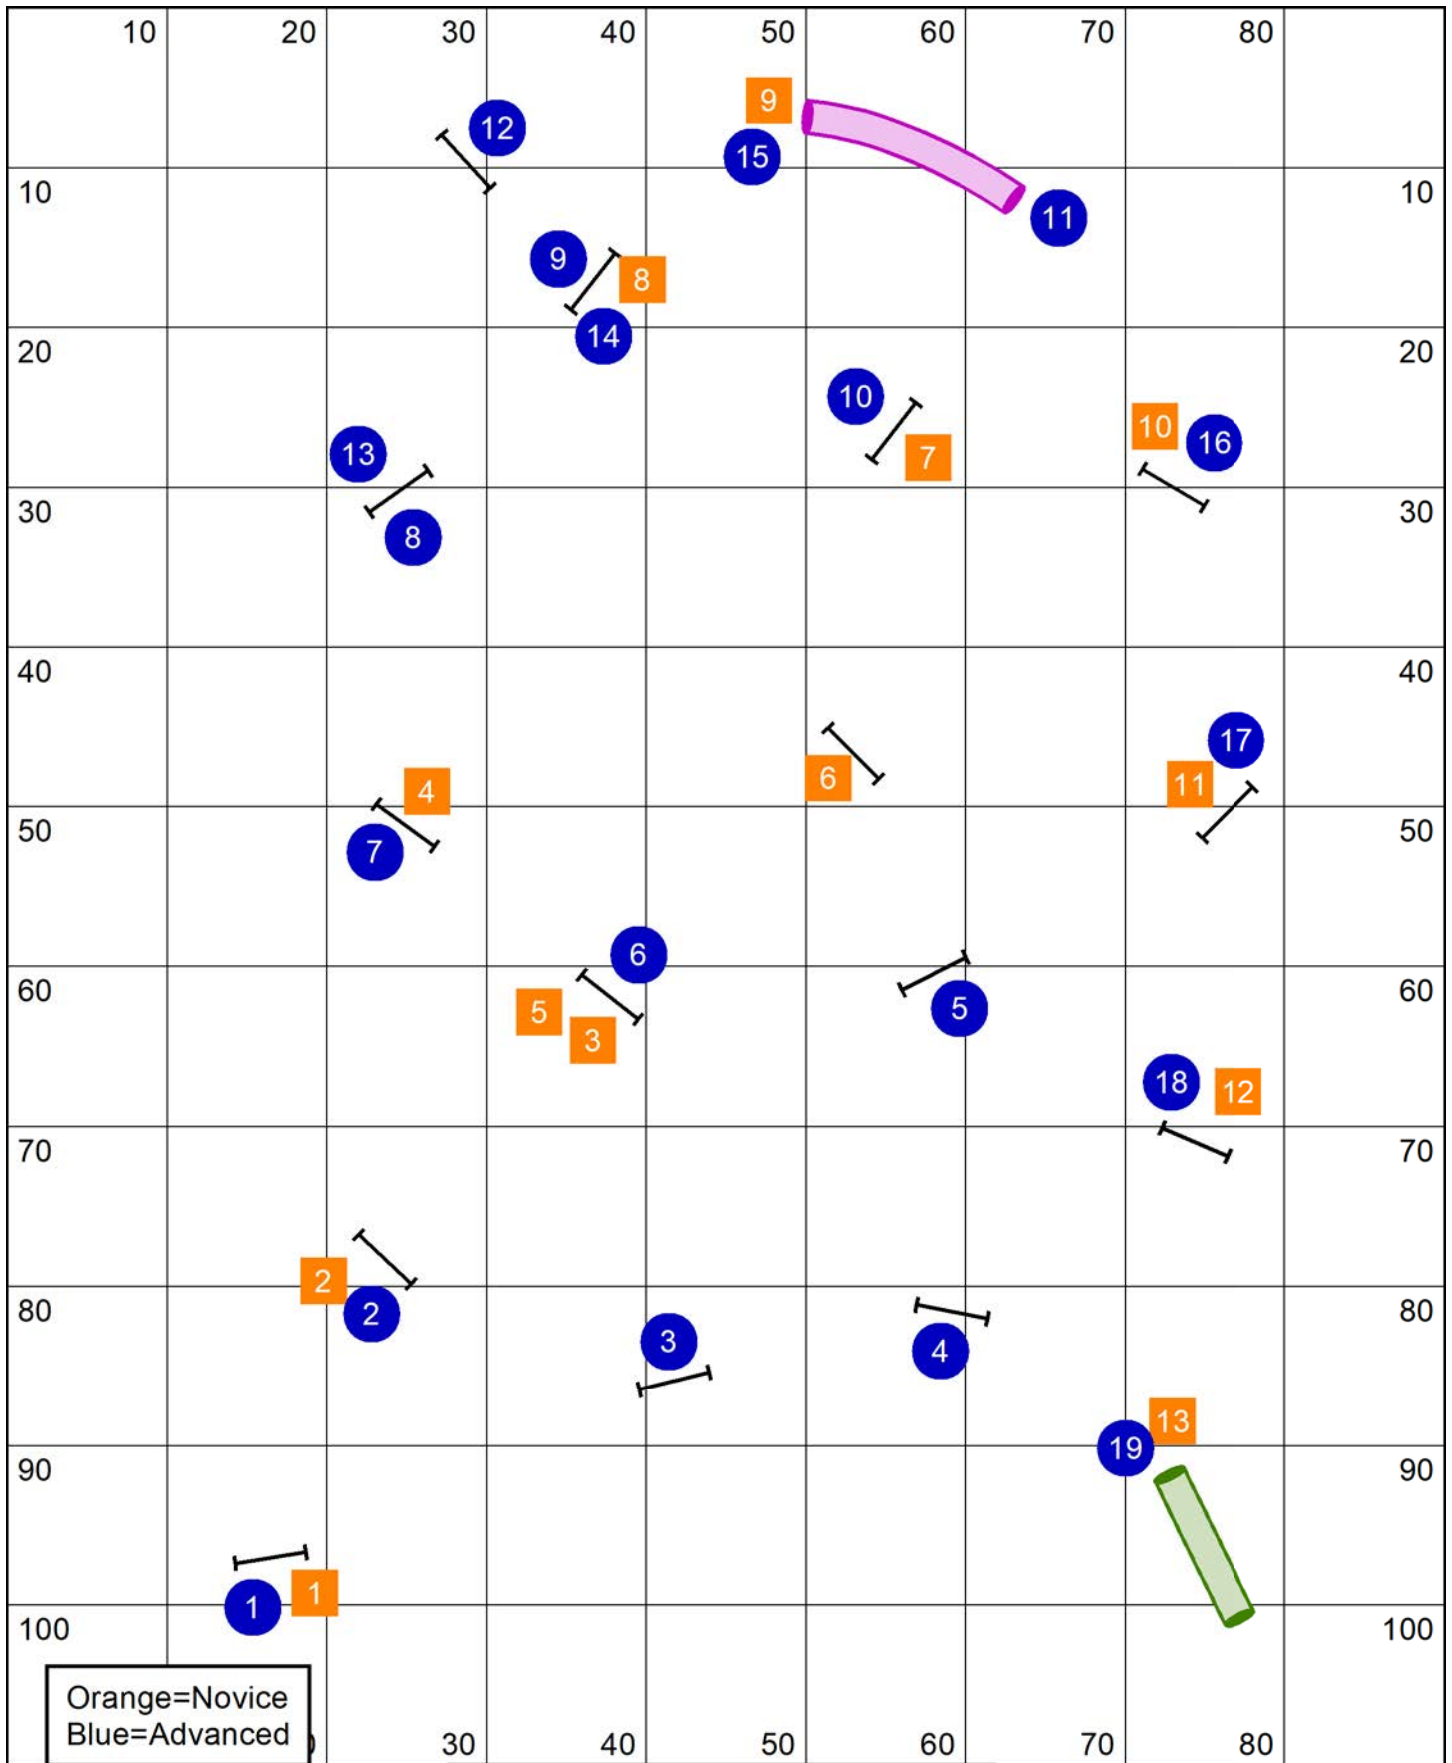

Regular - Howl-A-Ween Fun Match
 October 31st
 Designed by Justine Bradley

Jumpers - Howl-A-Ween Fun Match
 October 31st
 Designed by Justine Bradley

Tunnelers - Howl-A-Ween Fun Match
 October 31st
 Designed by Justine Bradley