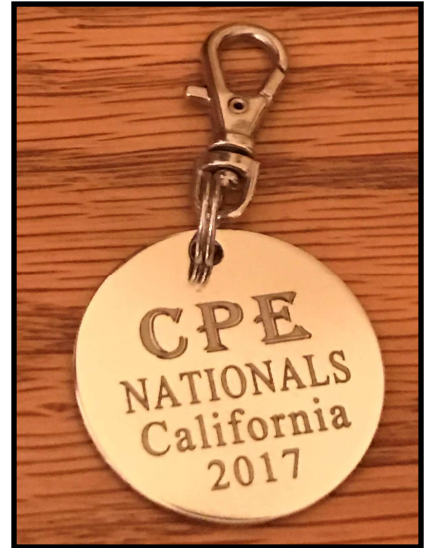

CPE
NATIONALS
2017
Charm

Remember your time at CPE Nationals with a special Charm. Hang your 1" Charm on your dog's leash, your favorite Dog Bag, use as a Zipper Pull on your Jacket or Fleece. Or come up with another fun way to show off your Charm.